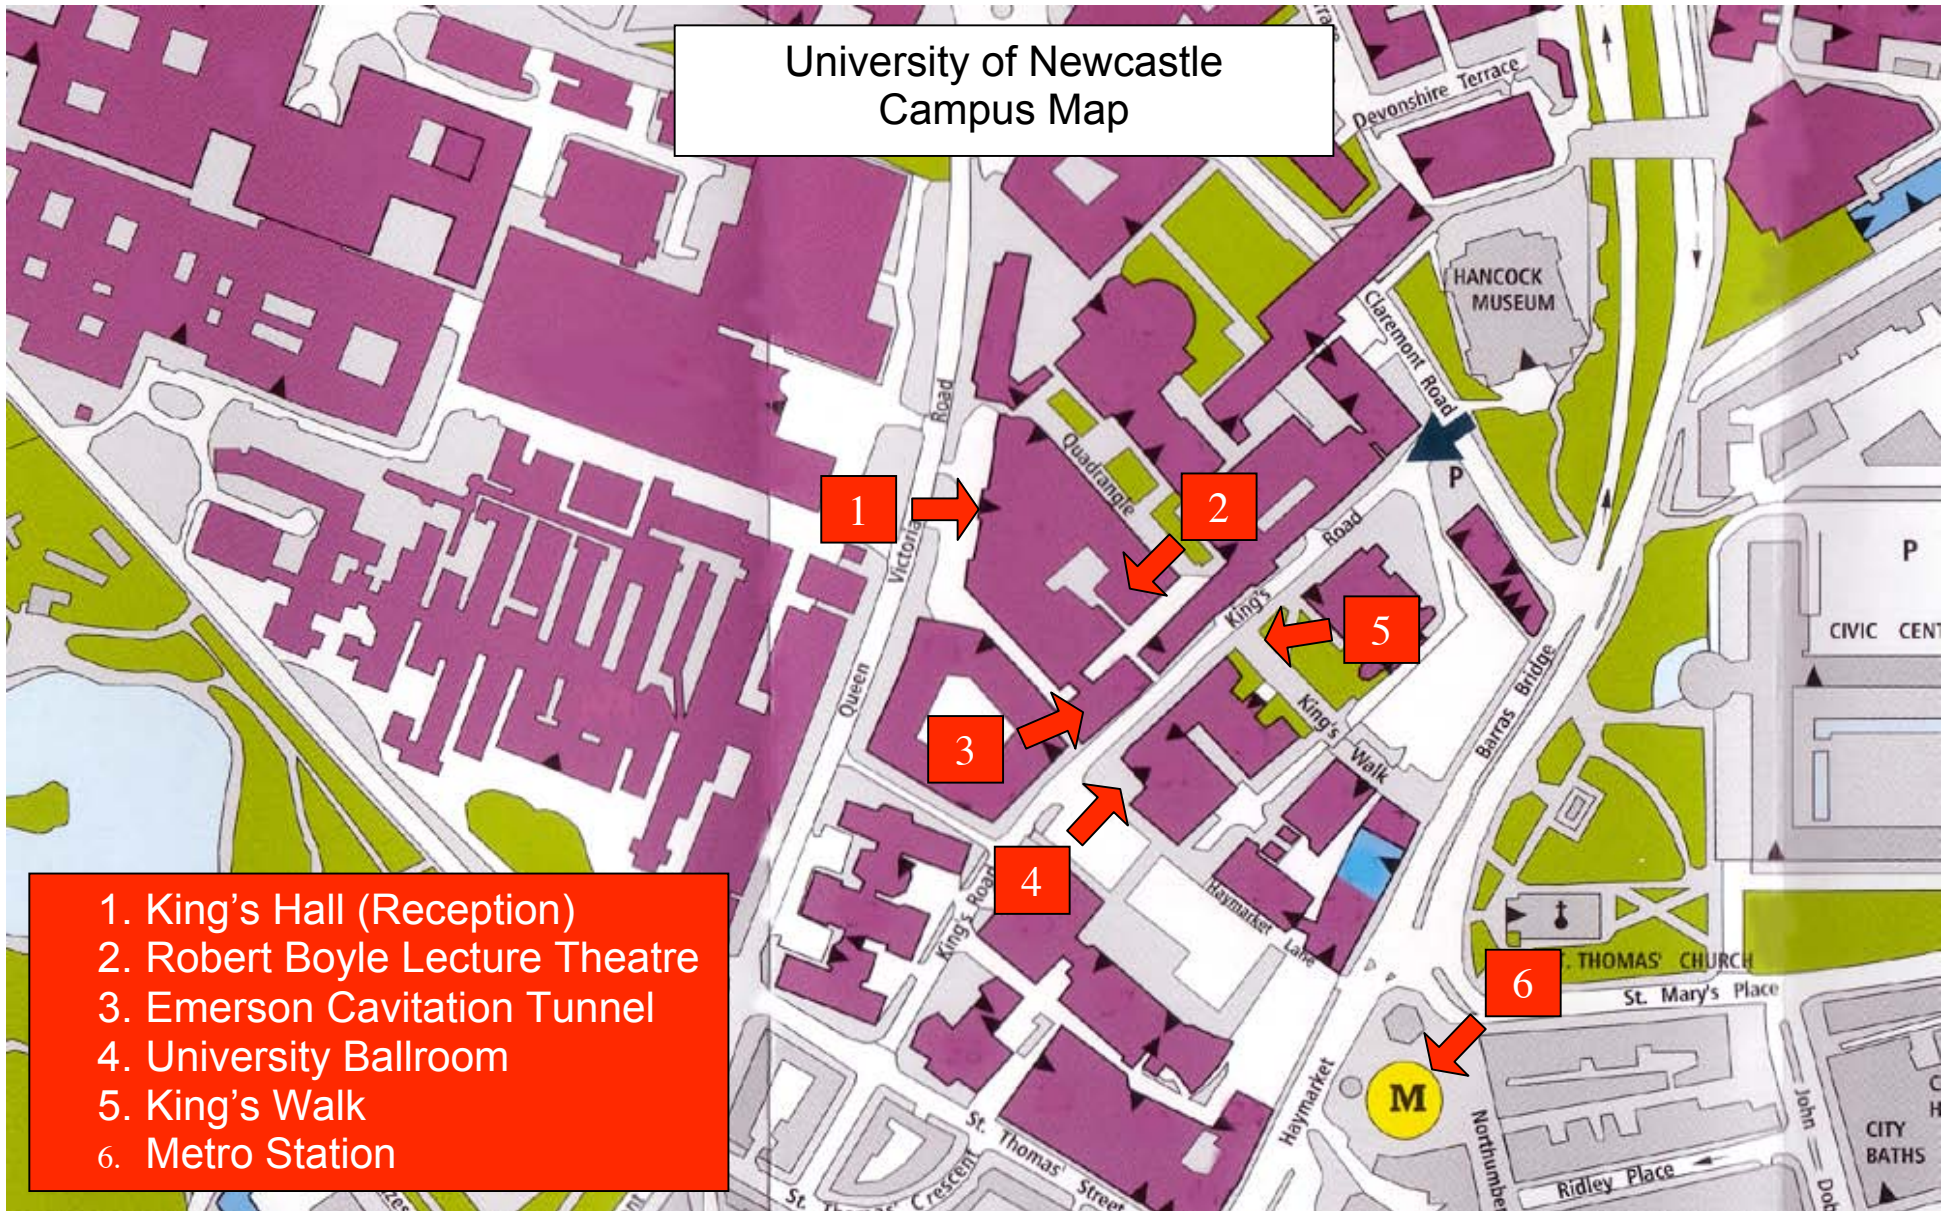

# University of Newcastle Campus Map

1. King's Hall (Reception)
2. Robert Boyle Lecture Theatre
3. Emerson Cavitation Tunnel
4. University Ballroom
5. King's Walk
6. Metro Station